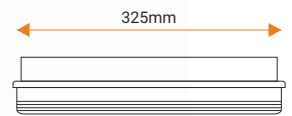

TEBLK

Emergency Range / Emergency Bulkhead

A compact size bulkhead with high output and a lens with wide intensity distribution. Ideal for providing good illuminance.

Specification

- Injection moulded polycarbonate base
- Injection moulded polycarbonate prismatic lens
- Suitable for wall or ceiling mounting
- Hinged gear tray for easy maintenance

Application

- Stairwells
- Corridors
- Cleanrooms
- Medical Centres
- Canopy

DIMENSIONS/WEIGHT

1.3 kg

LED	PRODUCT CODE		
	TEBLK10E	10W	66lm

IMPROVEMENTS

Taison Lighting Ltd adopts a policy of continuous product development and improvement and product specification is subject to change.

TEEXIT160EW

Emergency Range / Emergency Exit Ceiling and Wall

Wall mounted LED exit sign luminaire offering long life and low energy with flexible mounting solutions. White finish as standard.

Specification