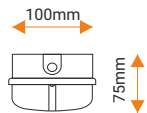

TEBLK

Emergency Range / Emergency Bulkhead

A compact size bulkhead with high output and a lens with wide intensity distribution. Ideal for providing good illuminance.

Specification

- Injection moulded polycarbonate base
- Injection moulded polycarbonate prismatic lens
- Suitable for wall or ceiling mounting
- Hinged gear tray for easy maintenance

Application

- Stairwells
- Corridors
- Cleanrooms
- Medical Centres
- Canopy

DIMENSIONS/WEIGHT

1.3 kg

LED	PRODUCT CODE		
	TEBLK10E	10W	66lm

IMPROVEMENTS

Taison Lighting Ltd adopts a policy of continuous product development and improvement and product specification is subject to change.

DIMENSIONS/WEIGHT