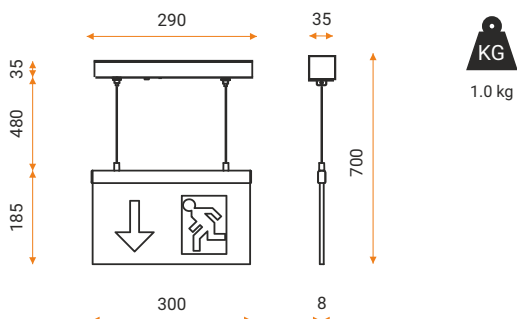

DIMENSIONS/WEIGHT/CUT OUT

LED PRODUCT CODE

TEEXIT160ESP   2W

160lm

IMPROVEMENTS

Taison Lighting Ltd adopts a policy of continuous product development and improvement and product specification is subject to change.