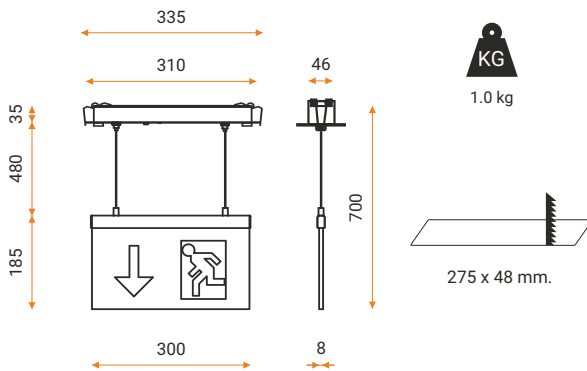

TEEXIT160ERP

Emergency Range / Emergency Exit Recessed Pendant

Recessed pendant LED exit sign luminaire offering long life and low energy with flexible mounting solutions. White finish as standard.

Specification

DIMENSIONS/WEIGHT/CUT OUT

LED PRODUCT CODE

TEEXIT160ERP 2W

160lm

IMPROVEMENTS

Taison Lighting Ltd adopts a policy of continuous product development and improvement and product specification is subject to change.